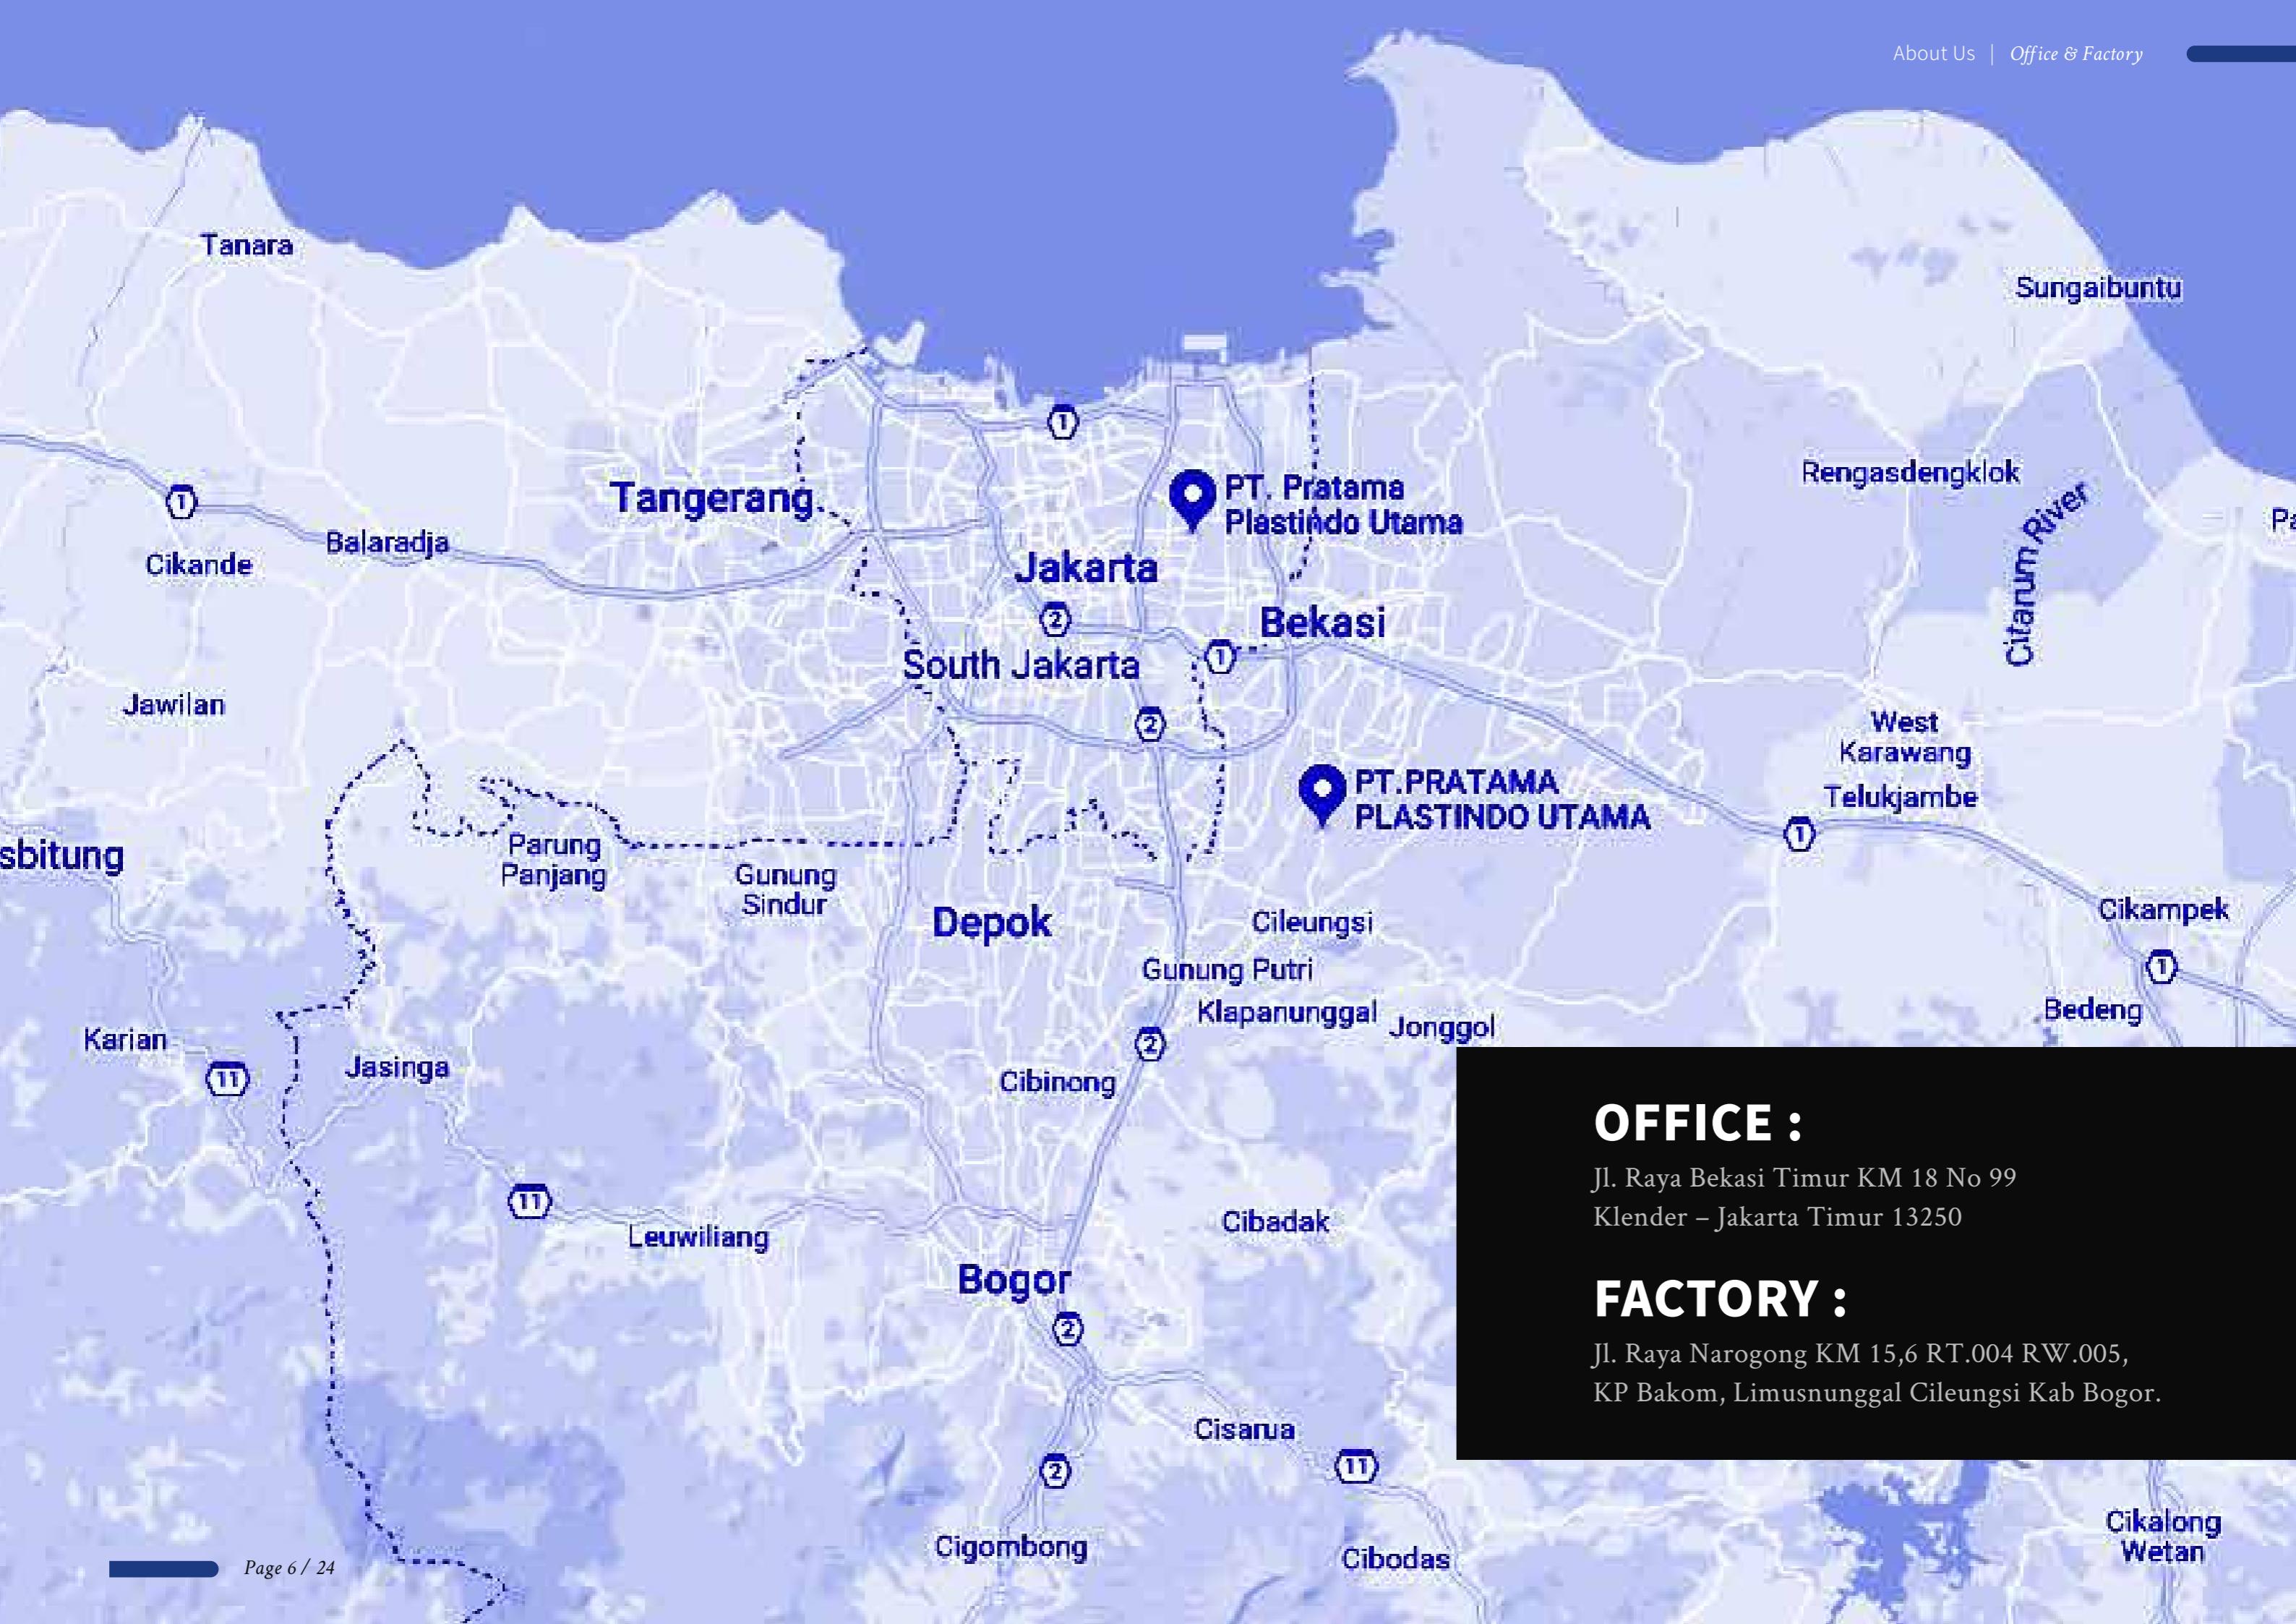

Direktur Utama

PT. Pratama Plastindo Utama was established in 2005 after the restructuring from a family oriented business. Grown rapidly in the last decade, we expanded the manufacturing capabilities by adding machines in order to meet both our local and international customer's demands.