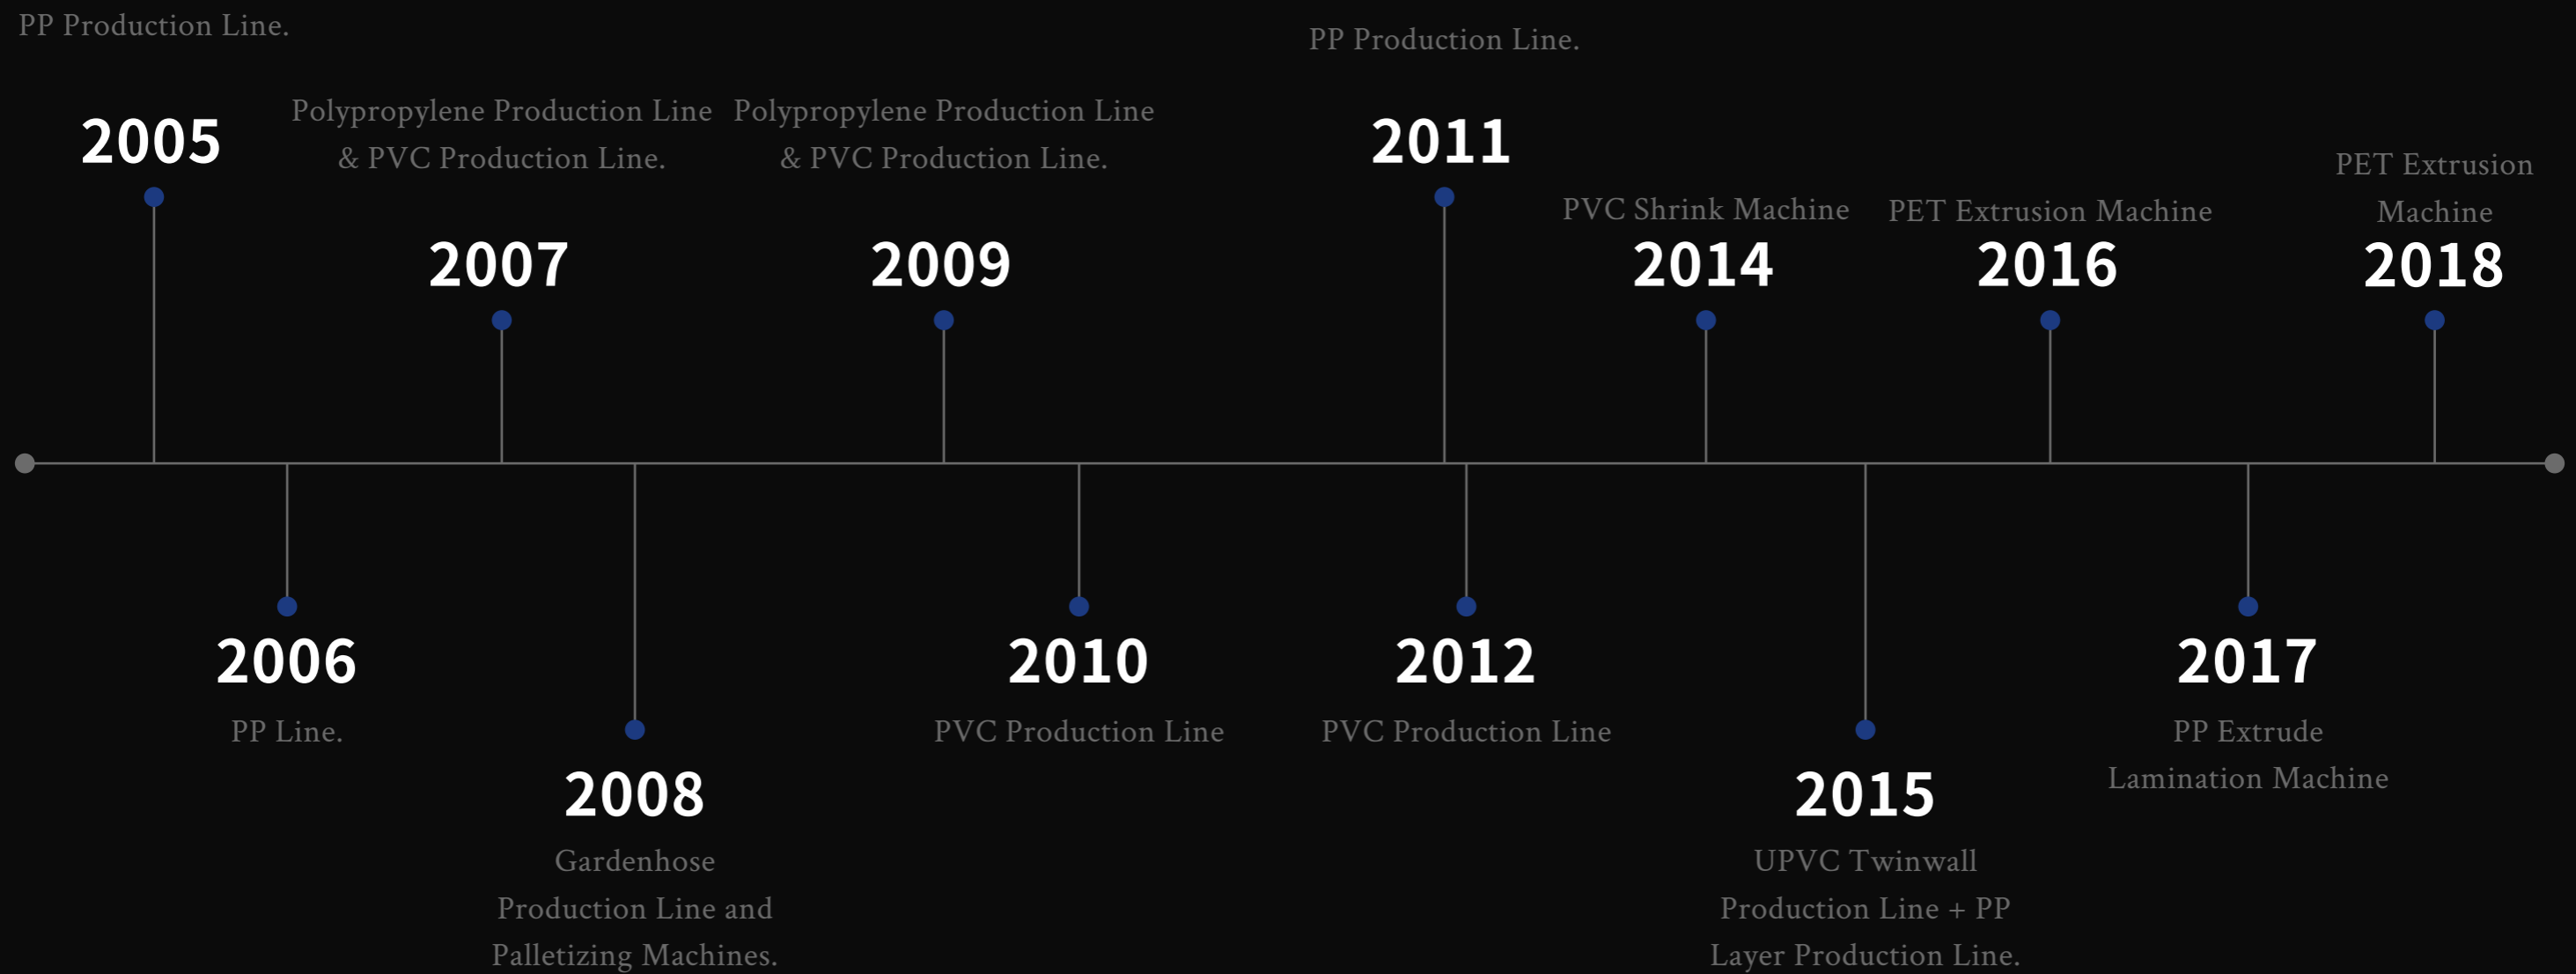

Projects

19

Network & Distribution

| | |
|-----------------------------------|----|
| <i>DISTRIBUTION PARTNER</i> | 24 |
| <i>SUPPLIER VENDOR</i> | 24 |

PT. PRATAMA PLASTINDO UTAMA

is a company that has been growing rapidly in producing innovative and high demand plastic products. As the forefront of this industry for many years, we specialized to deliver high-quality plastic products for all of our customers. Some of the plastic materials that we work within large volumes are PP PVC, PE, HDPE and PET. We also supply UPVC roofing for industrial and residential uses, gardenhoses, water containers and decorative plastic sheets.

PT. PPU has over 1000 staff managed by a world-class team of professionals that are leaders in the industry. With such a synergized team of people, we are a strong and focused force in the business of plastic manufacturing. Let's be our partner and feel the experience of our expertise in cutting edge product innovations and see your business grow fast.

Direktur Utama

PT. Pratama Plastindo Utama was established in 2005 after the restructuring from a family oriented business. Grown rapidly in the last decade, we expanded the manufacturing capabilities by adding machines in order to meet both our local and international customer's demands.

OFFICE :

Jl. Raya Bekasi Timur KM 18 No 99
Klender – Jakarta Timur 13250

FACTORY :

Jl. Raya Narogong KM 15,6 RT.004 RW.005,
KP Bakom, Limusnunggal Cileungsi Kab Bogor.

1. POLYPROPYLENE (PP) CORRUGATED ROOF