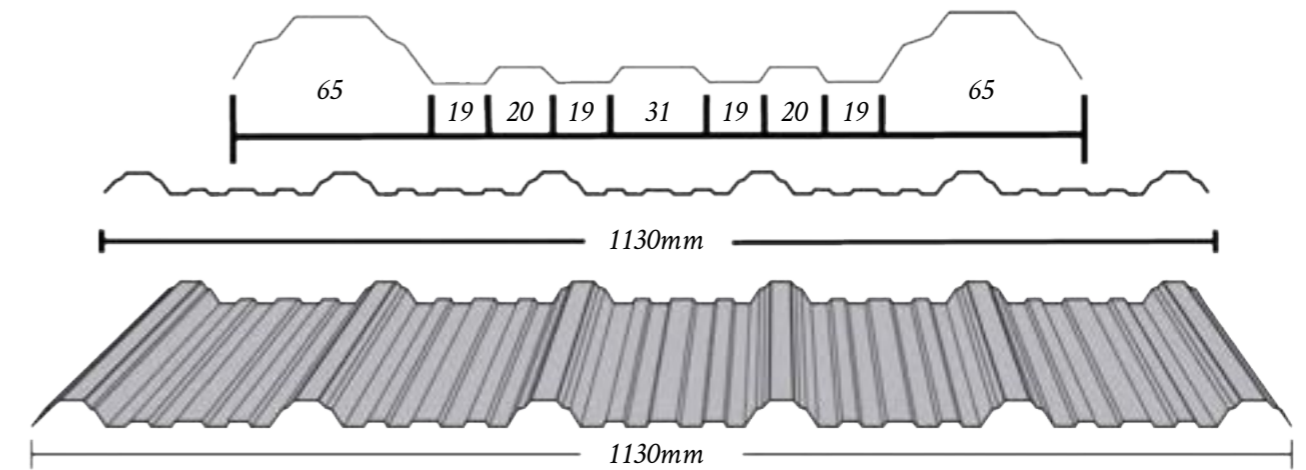

5. 3 LAYER COMPOSITE & TRANSLITE UPVC ROOF